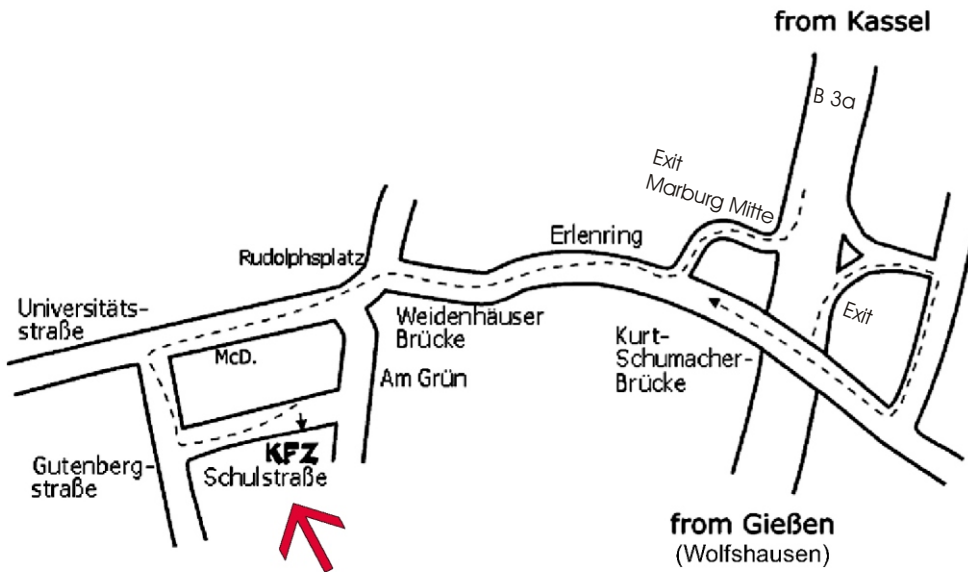

Schulstr. 6, Marburg
Tel.: 06421 - 13898
www.kfz-marburg.de

□ Venue

KFZ & Hotel "Bellevue"

TO THE VENUE:
(Schulstrasse 6, 35037 Marburg)
From Gießen or Kassel take the highway B3a to the center and exit at "Marburg Mitte". Approaching the center ("Stadtmitte") you will cross the river Lahn. There turn left into the Universitätsstraße. At the 2nd trafficlight turn left again into the Gutenbergstraße. Then left again: This is the Schulstraße. The KFZ is on the right side at the end of the street.